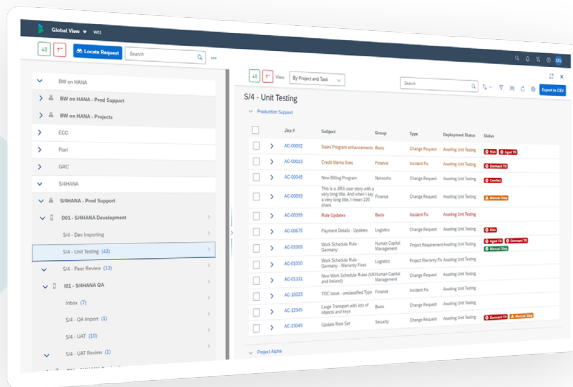

Enable continuous innovation by taking control of your complex business processes

 ActiveControl

In today's rapidly evolving business landscape, change is the only constant..

Basis Technologies empowers the world's best-performing organizations to embrace the Lifecycle of Change, from discovery to delivery.

ActiveControl drives your business to:

Own Complexity

Break down barriers that disrupt your progress while enforcing compliance and best practice

- ▶ ActiveControl enables you to manage change in even the most complex SAP landscapes with ease
- ▶ Promote collaboration among cross-functional teams for seamless change implementation
- ▶ Streamline change processes, reduce downtime, and support business continuity
- ▶ Ensure adherence to organizational policies and processes with ActiveControl's rules engine

Increase Visibility

Orchestrate change across your business to scale with stability

- ▶ ActiveControl provides a holistic view of your entire change process, enabling you to make informed decisions
- ▶ Monitor the progress of change initiatives in real-time to identify bottlenecks and optimize workflows
- ▶ Improve transparency and communication across teams with real-time insights, fostering a culture of collaboration and innovation

Prevent Failure

Utilize real-time insights to ensure continuous improvements in change management

- ▶ Identify and address potential issues early in the change process with ActiveControl's advanced analytics
- ▶ Implement best practices and learn from past experiences to continuously improve your change management strategy
- ▶ Proactively mitigate risks and avoid costly mistakes by making data-driven decisions
- ▶ Safeguard your critical systems with the ability to revert to a previous state using Backout functionality